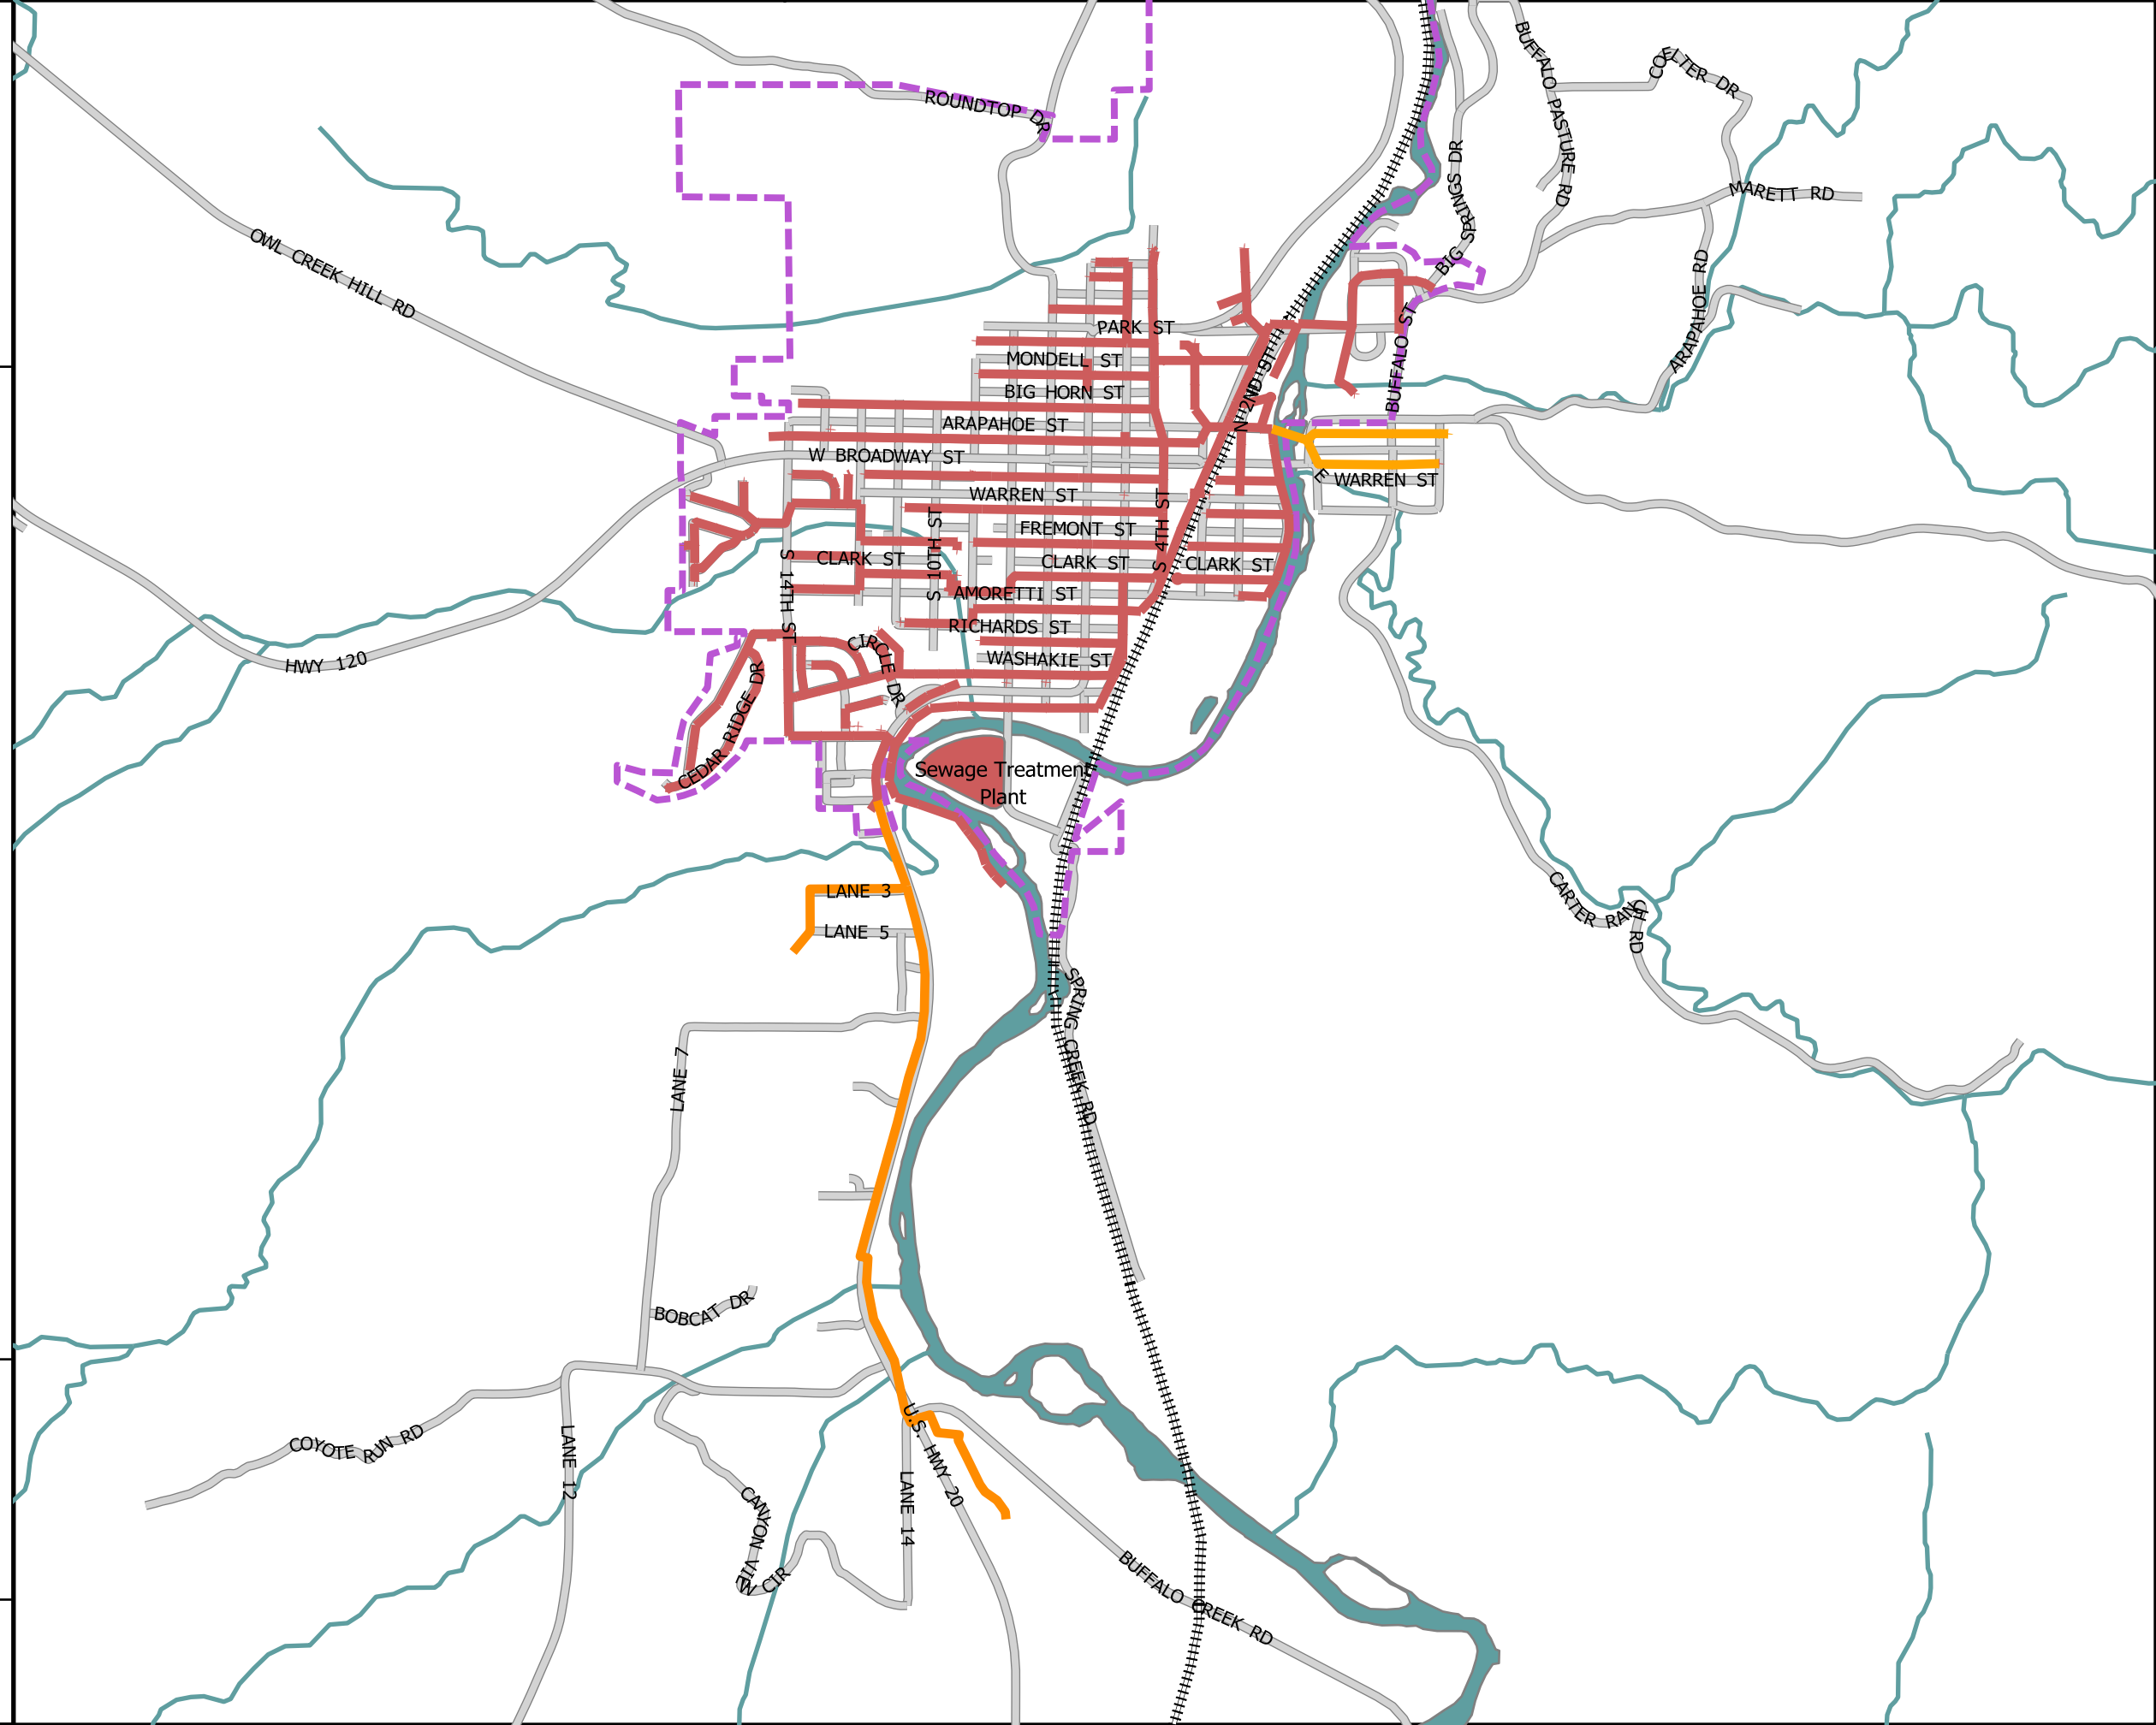

TOWN OF THERMOPOLIS
2010 MASTER PLAN

Sanitary Sewer System Map

LEGEND

- Sanitary Sewer Lines**
 - In-town Lines
 - East Thermopolis Lines
 - Sewer District Lines
- Other Map Features**
 - Town Limits
 - Streets
 - Railroad
 - Water Bodies

N

0 1320 ft

mmiplanning.com