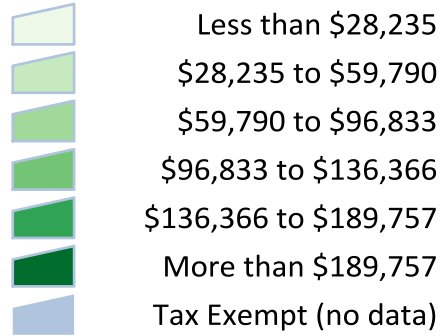

TOWN OF THERMOPOLIS  
2010 MASTER PLAN

Property Values Map

LEGEND

Assessed Property Value

Other Map Features

N

0 1320 ft

mmiplanning.com