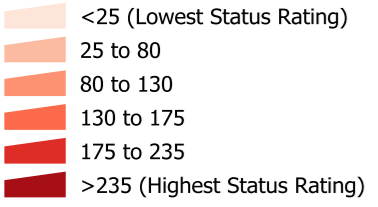

BIG HORN COUNTY 2009 LAND USE PLAN

Land Suitability Analysis
Land Status
Big Horn County

LEGEND

Land Suitability Analysis

Composite Score - Land Status

(Current Land Use, Parcel Density, Population Density, and Surface Management)

- **Towns**
- **Water Bodies**
- **Roads**
- **Rivers**
- **County Boundary**