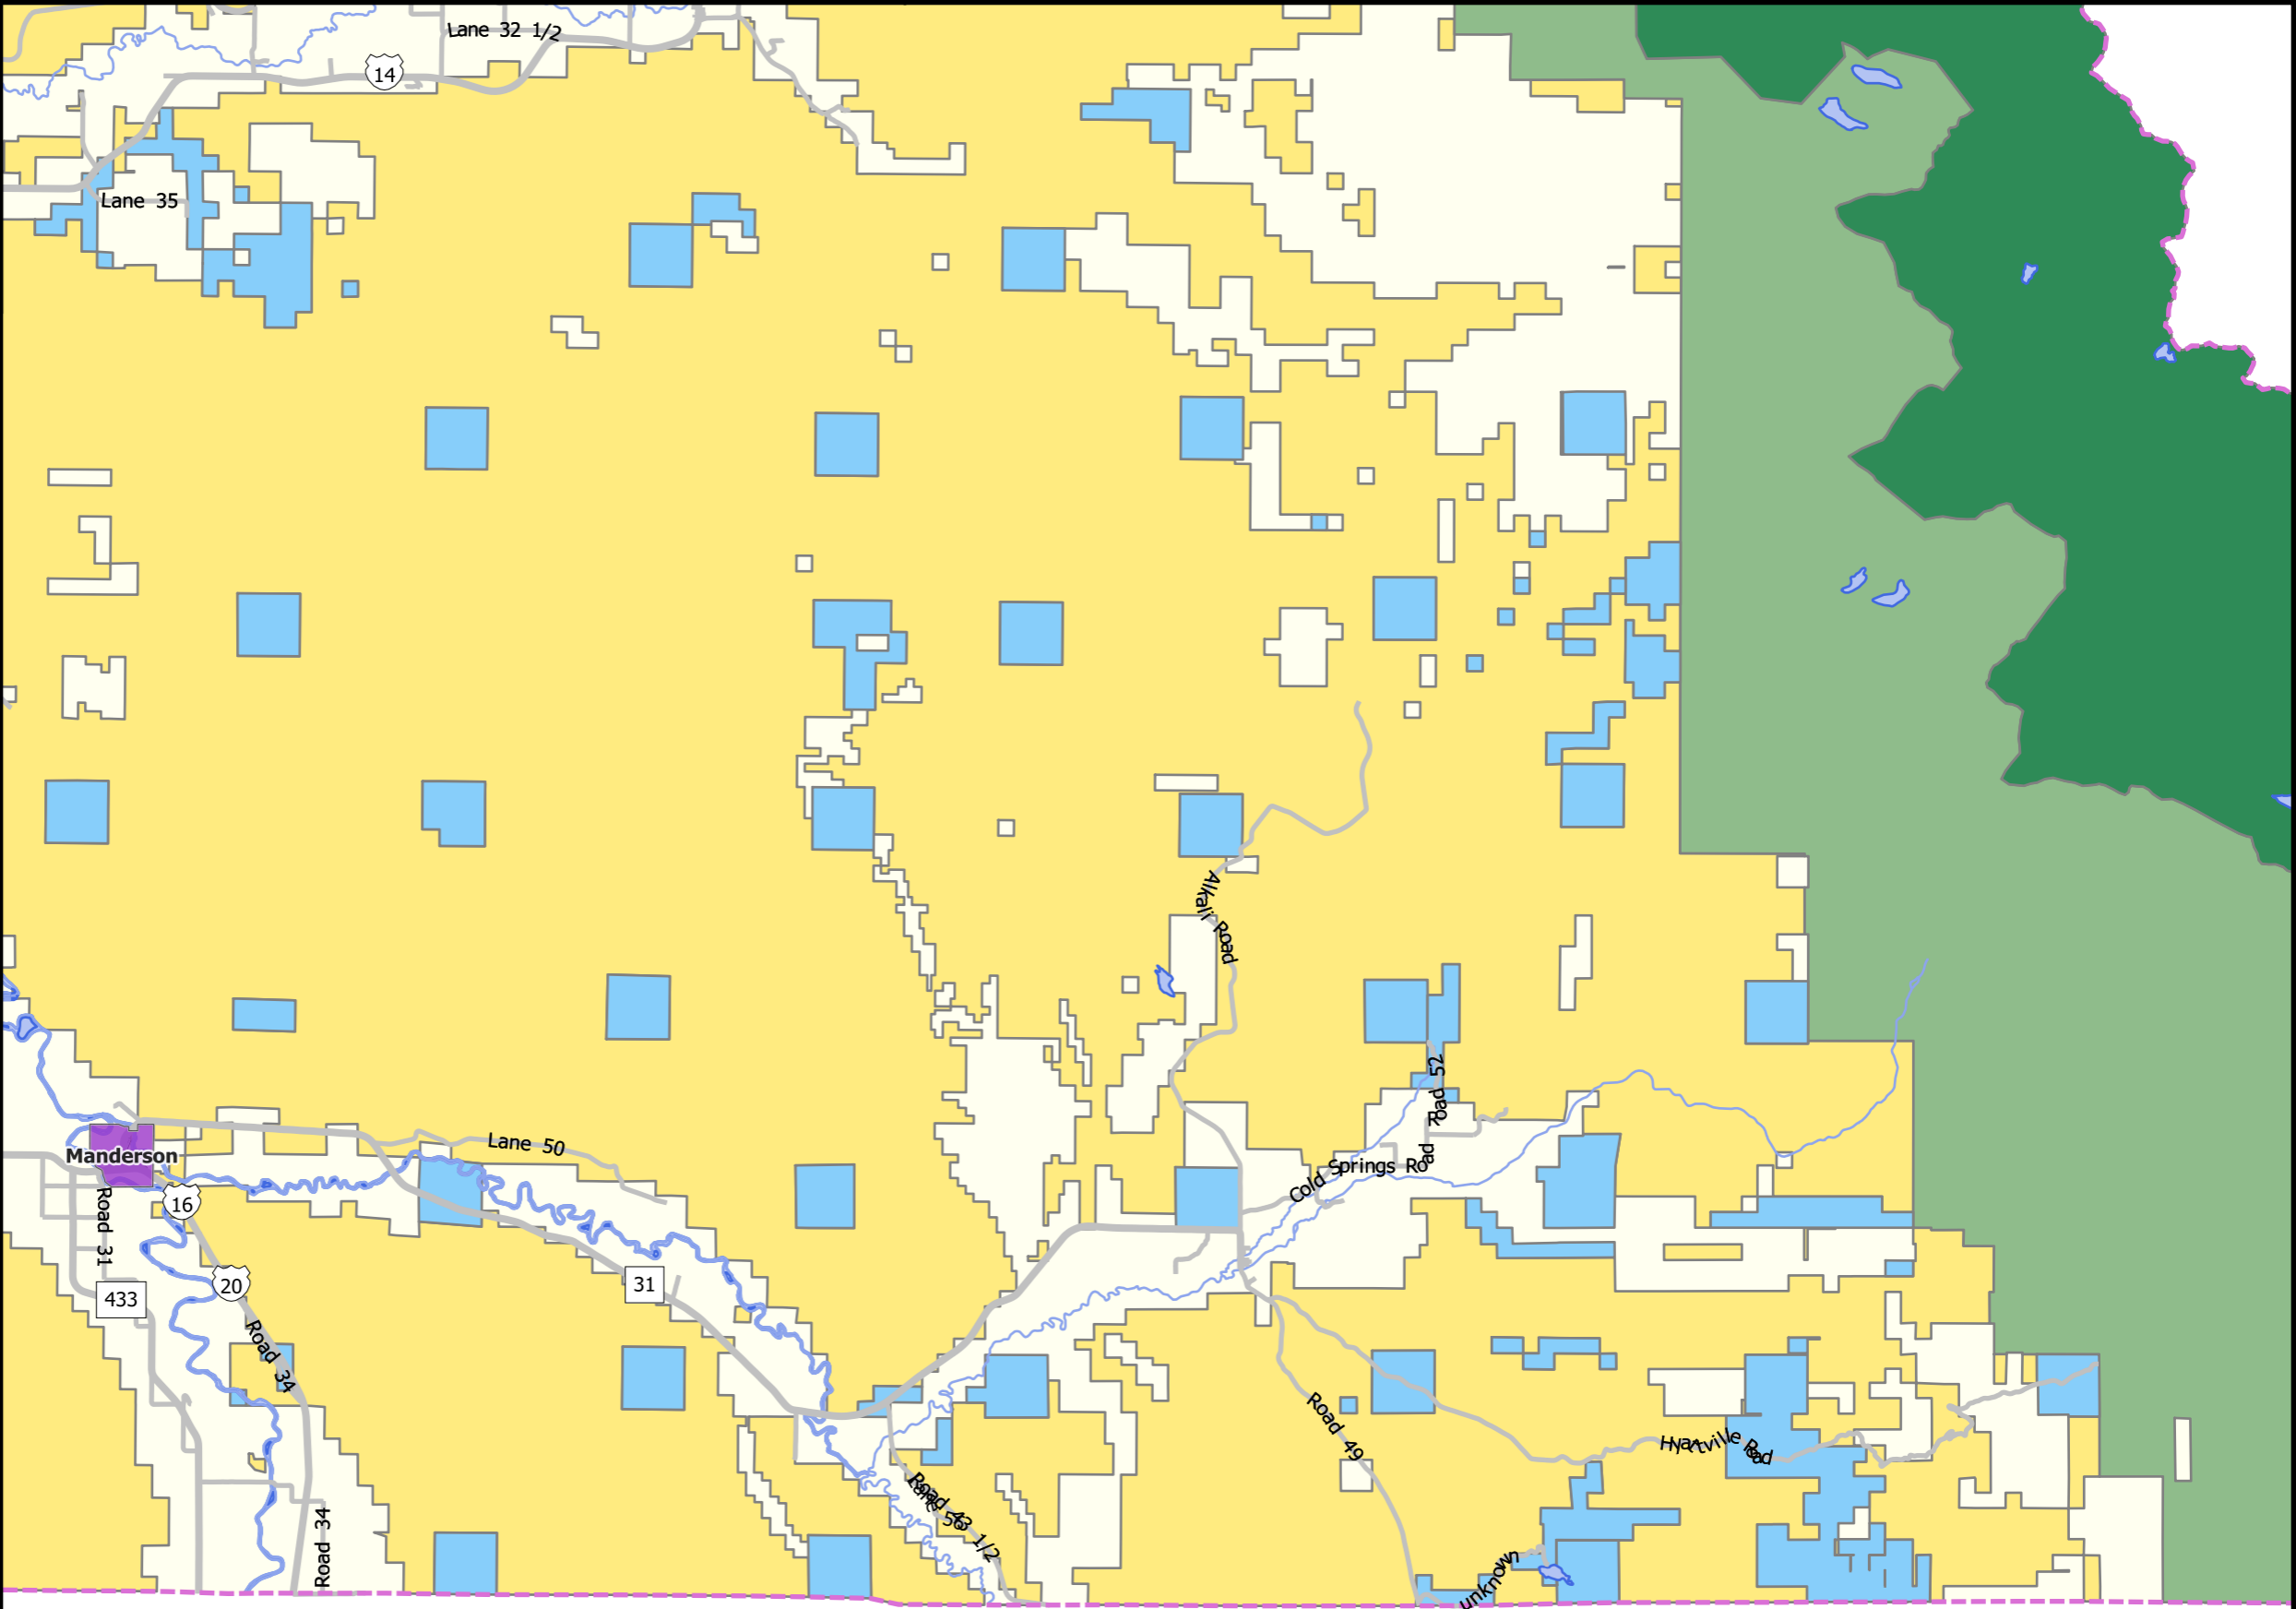

# BIG HORN COUNTY 2009 LAND USE PLAN

## Surface Management Nowood Valley

### LEGEND

- Land Surface Management Status**  
(Source: BLM)
-  Bureau of Land Management
  -  Bureau of Reclamation
  -  Department of Defense
  -  Forest Service
  -  Forest Service Wilderness
  -  National Park Service
  -  State
  -  Private (including local government and local tax exempt property)
- Towns**
-  Manderson
- Water Bodies**
-  Lakes
- Rivers**
-  Rivers
- Roads**
-  Roads
- County Boundary**
-  County Boundary